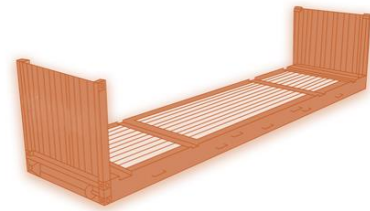

40' Flat rack

Length: 12.06 m
Length (inner): 11.66 m
Width: 2.37 m
Height: 2.28 m

Max payload: 39.30 t

Please note! Dimensions are a guideline only. For exact dimensions and container directions, please contact DB Logistics. Containers for heavy cargo are available on request.